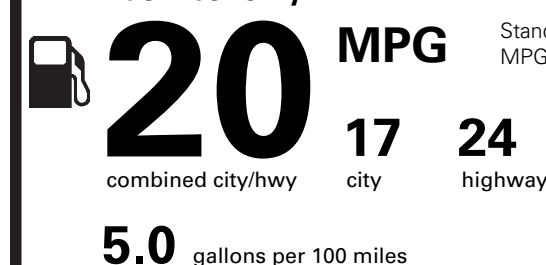

FUNCTIONAL

- 360 DEGREE CAMERA
- CRUISE CONTROL
- INTELLIGENT ACCESS W/PUSH BUTTON START
- LANE-KEEPING SYSTEM
- LINCOLN CONNECT - 4G MODEM WITH WIFI CAPABILITY
- LINCOLN DRIVE MODES
- PIANO KEY SHIFTER
- RAIN-SENSING WIPERS
- REMOTE KEYLESS ENTRY
- REMOTE START
- REVEL AUDIO W/14 SPEAKERS
- SECURICODE™ KEYLESS KEYPAD
- SYNC3® W/ VOICE ACT NAV

SAFETY/SECURITY

- ADVANCETRAC WITH RSC
- AIRBAGS - SAFETY CANOPY
- AUTO HIGH BEAMS
- BLIND SPOT DETECTION W/CTA
- DRIVER/PASS KNEE AIR BAGS
- DUAL STAGE FRONT AIRBAGS
- PERIMETER ALARM
- PERSONAL SAFETY SYSTEM™
- PRE-COLLISION ASSIST W/AEB
- TIRE PRESSURE MONITOR SYS

WARRANTY

- 4YR/50K MILE WARRANTY
- 4YR/50K PICKUPDELIVERY SVC
- 6YR/70K MI POWERTRAIN WARR

INCLUDED ON THIS VEHICLE

EQUIPMENT GROUP 202A

- •ELEMENTS PACKAGE PLUS
- •LINCOLN CO-PILOT 360 PLUS PKG
- •PANORAMIC VISTA ROOF W/PWR SH
- •22" MACH ALLOY WHL W/ORNAMENT
- •LUXURY PACKAGE
- •CLASS IV TRAILER TOW PACKAGE
- •ILLUMINATION PACKAGE

(MSRP)

11,625.00

OPTIONAL EQUIPMENT/OTHER

- P275/40R22 107 W-RATED TIRES
- 50 STATE EMISSIONS
- CONVENIENCE PACKAGE
- FULL REAR CONSOLE
- FRONT LICENSE PLATE BRACKET

NO CHARGE
2,200.00
NO CHARGE
NO CHARGE

PRICE INFORMATION

BASE PRICE	$58,700.00
TOTAL OPTIONS/OTHER	13,825.00
TOTAL VEHICLE & OPTIONS/OTHER	72,525.00
DESTINATION & DELIVERY	1,095.00
TOTAL BEFORE DISCOUNTS	73,620.00
EQUIPMENT GROUP SAVINGS	- 1,500.00

EPA DOT Fuel Economy and Environment

Gasoline Vehicle

Fuel Economy

Standard SUVs range from 13 to 101 MPG. The best vehicle rates 136 MPGe.

You spend **$2,500**

more in fuel costs over 5 years compared to the average new vehicle.

Annual fuel cost **$2,000**